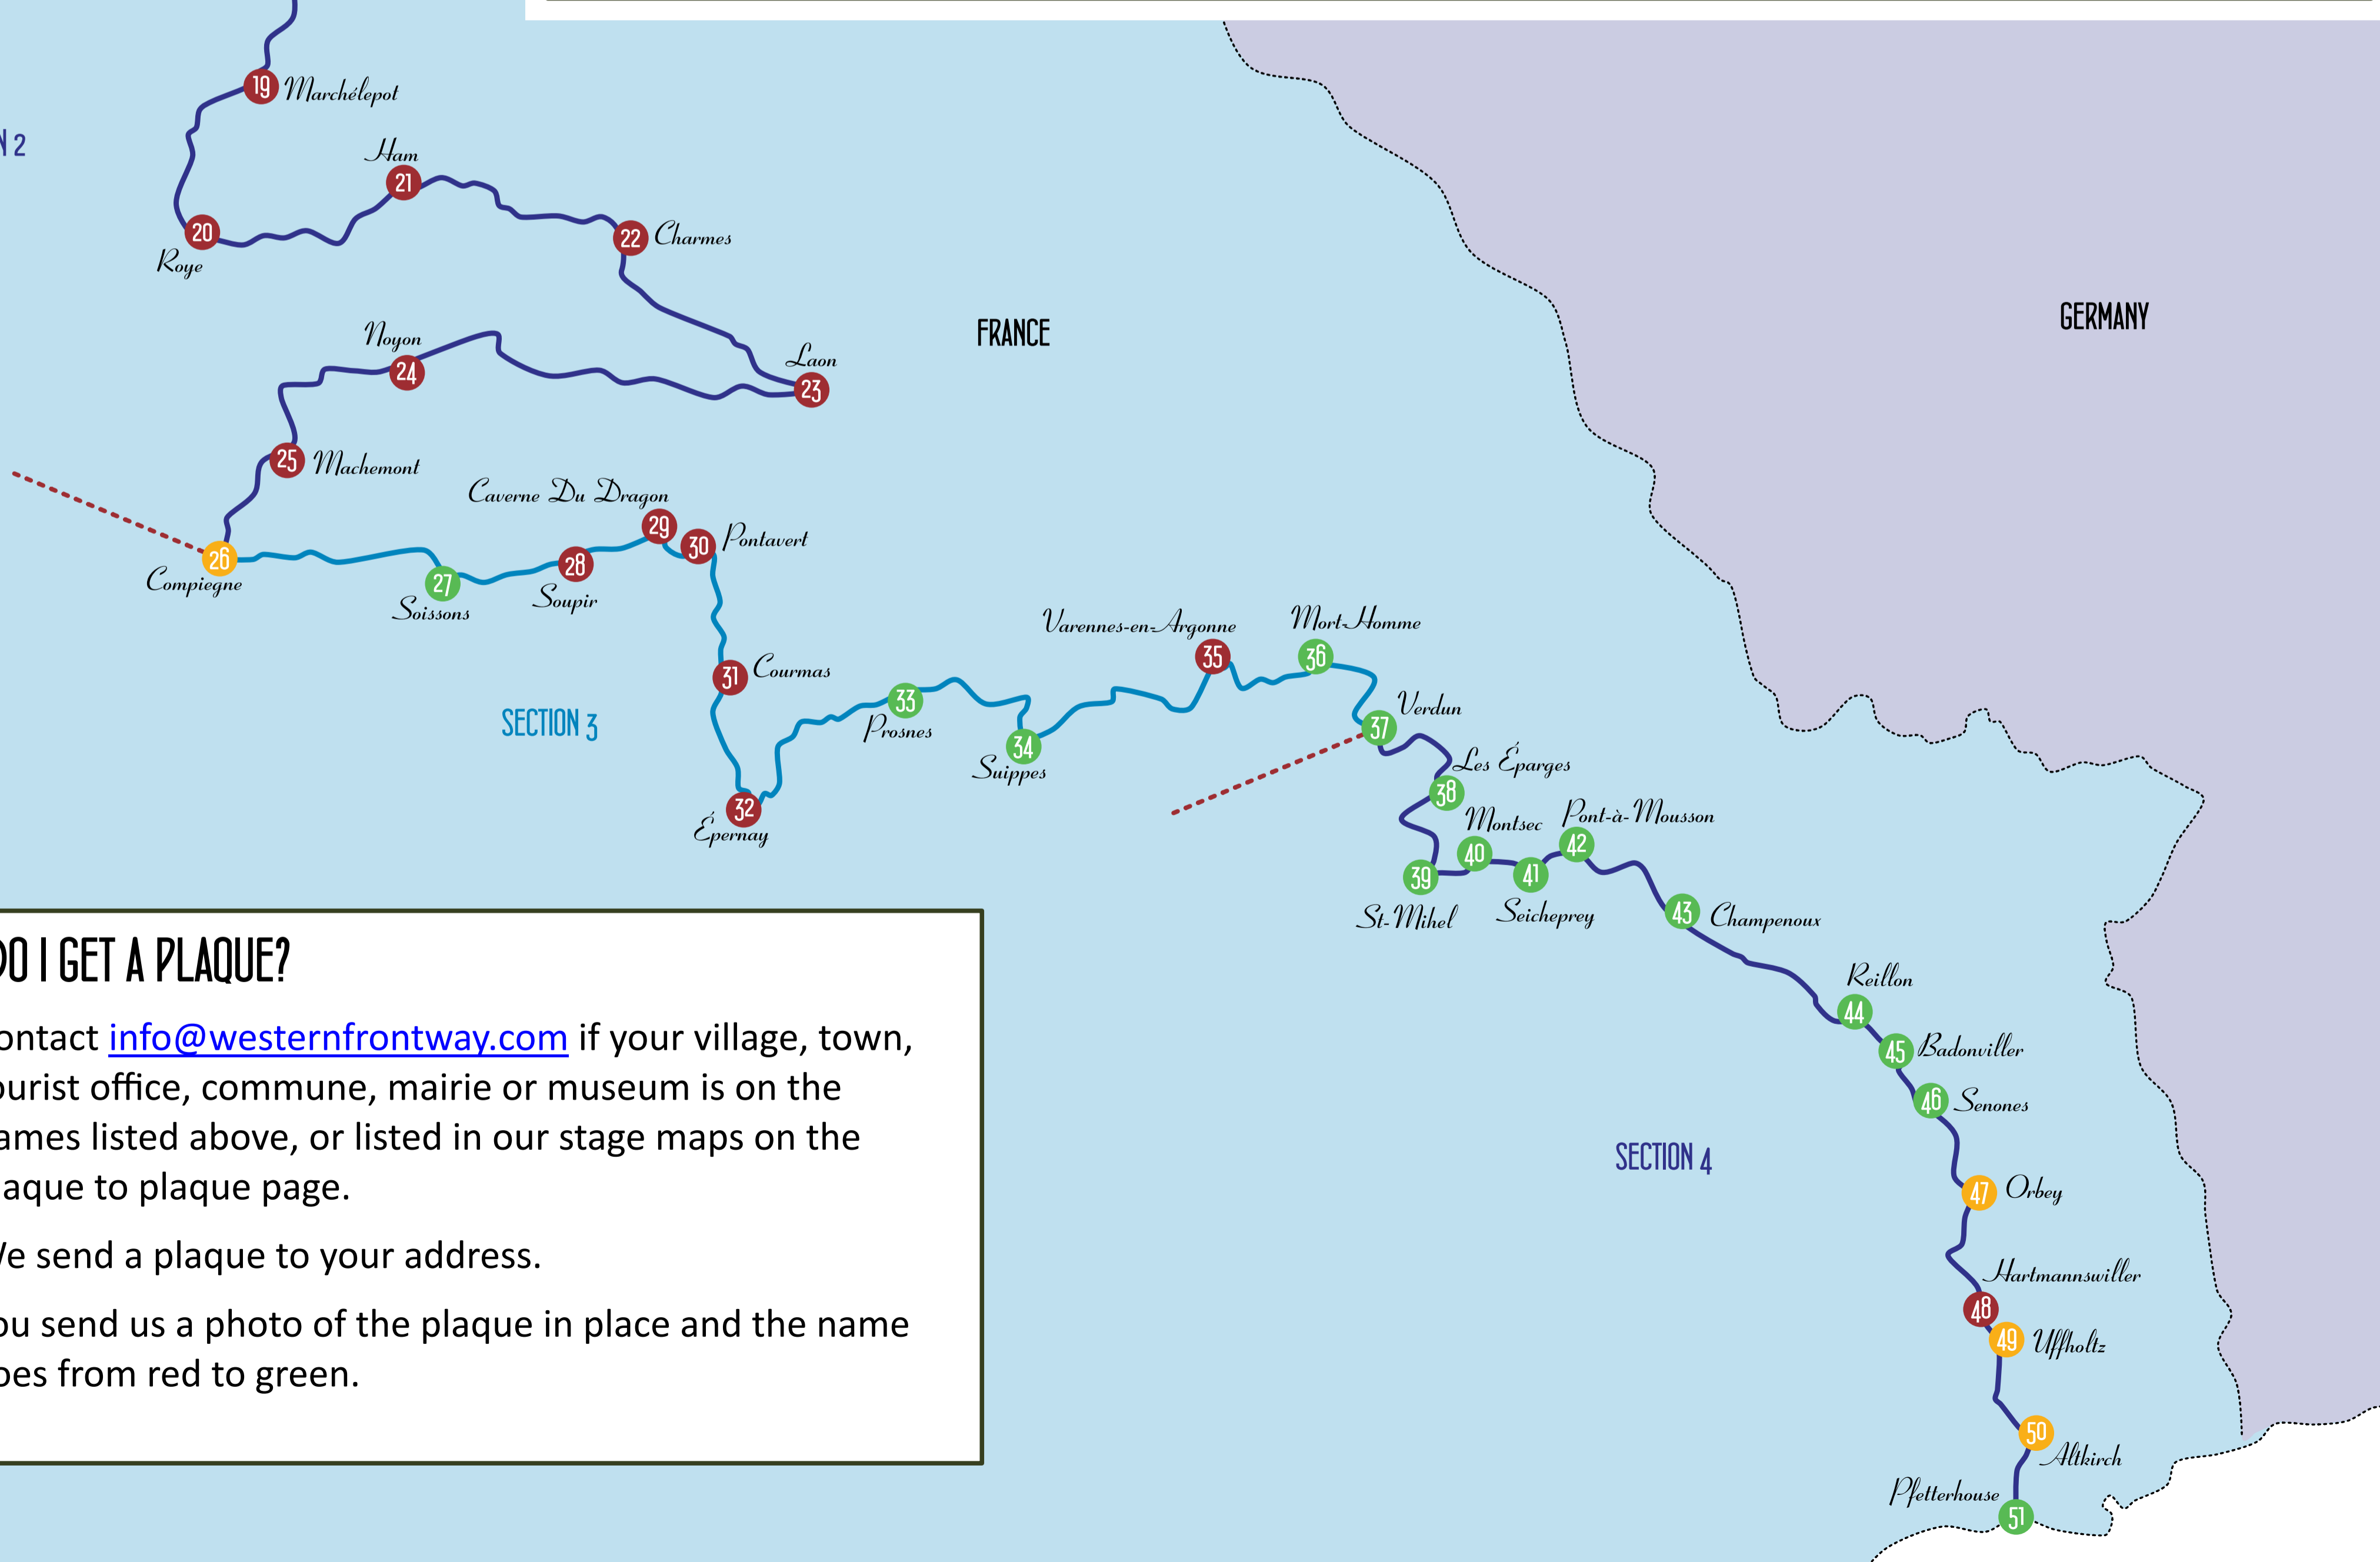

SECTION 1	SECTION 2	SECTION 3	SECTION 4
1 NIEUWPOORT	15 ALBERT	26 COMPIEGNE	37 VERDUN
2 DIKSMUIDE	16 BRAY-SUR-SOMME	27 SOISSONS	38 LES ÉPARGES
3 IEPER/VPRES	17 VILLERS-BRETONNEUX	28 SOUPIR	39 ST-MIHEL
4 ARMENTIÈRES	18 PERONNE	29 CAVERNE DU DRAGON	40 MONTSEC
5 FROMELLES	19 MARCHÉLEPOT	30 PONTAVERT	41 SEICHEPREY
6 NEUVE-CHAPELLE	20 ROYE	31 COURMAS	42 PONT-À-MOUSSON
7 AUCHY-LES-MINES	21 HAM	32 ÉPERNAY	43 CHAMPENOUX
8 VIMY RIDGE	22 CHARMES	33 PROSNES	44 REILLON
9 NEUVILLE-ST-VAAST	23 LAON	34 SUIPPES	45 BADONVILLER
10 ARRAS	24 NOYON	35 VARENNES-EN-ARGONNE	46 SENONES
11 RANSART	25 MACHEMONT	36 MORT-HOMME	47 ORBEY
12 COLINCAMPS			48 HARTMANNSWILLER
13 THIEPVAL			49 UFFHOLTZ
14 POZIÈRES			50 ALTIRCH
			51 PFETTERHOUSE

HOW DO I USE THE MAPS?

- Our maps show a plaque to plaque guide. The plaques have been put up on town halls, tourist offices, mairies, museums and points of interest.
 - green have a plaque up
 - yellow is in progress
 - red is awaiting
- The email addresses and websites following the plaque locations will give more information.
- This map is designed to show the progress of THE WESTERN FRONT WAY.
- For detail of all the plaques proposed and more information, please refer to plaque to plaque page where maps are available as downloads.
- Our intention remains for the whole path to be waymarked. We will update this map and the plaque to plaque page as and when major updates and inclusion of further plaques occur.

SECTION 2

HOW DO I GET A PLAQUE?

- Contact info@westernfrontway.com if your village, town, tourist office, commune, mairie or museum is on the names listed above, or listed in our stage maps on the plaque to plaque page.
- We send a plaque to your address.
- You send us a photo of the plaque in place and the name goes from red to green.